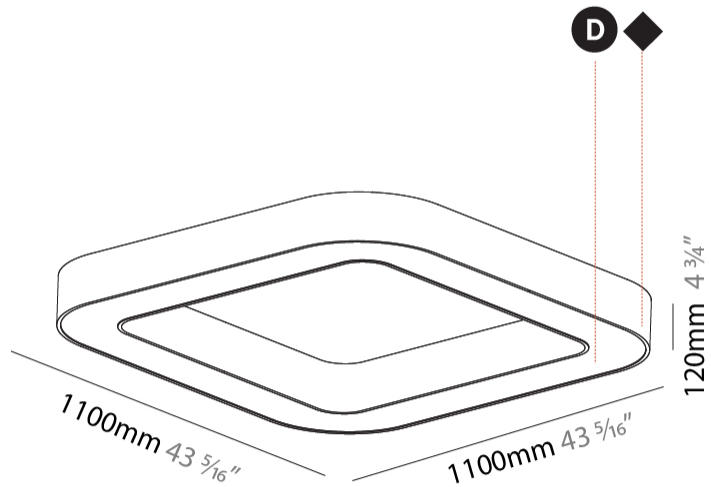

GENERAL

Series: Glorious
Subseries: Glorious Quantum
Brand: Prolicht
Division: Architectural
Mounting Type: Surface
Mounting Location: Ceiling
Subcategory: Ambient

PHYSICAL

Shape: Square
Length (mm): 1100
Length (in): 43 ⁵/₁₆"
Width (mm): 1100
Width (in): 43 ⁵/₁₆"
Height (mm): 120
Height (in): 4 ³/₄"
Light Distribution: Direct
Weight (kg): 14.2
Weight (lbs): 31.24
Diffuser: PMMA - Opal or Micro-Prism
Fixture Finish: SSR / BKV / CWI / CRY / HAB / LAG / UFT / ITA / RUA / RUR / MIC / FTG / MYG / TWT / LOD / PUS / FRO / FUP / KIA / POP / BLS / SPG / MEY / GOH / GUM / CHC / COM / ABZ / JAG / OBR / MOS / ROR
Fixture Material: Aluminum

ELECTRICAL

Lamp Type: LED (Zhaga Standard)
Input Wattage (W): 60
Total Output Wattage (W): 48 / 38.4 (3500K)
Dimming: Non-Dimming / Phase Dimming (120Vac only) / 0-10V Dimming
Driver Included: Yes
Driver Location: Integrated
Driver Type: Constant Current - 120 / 277Vac
Driver Class: Class 2
Input Voltage (V): 120 - 277
Constant Current (MA): 350 / 1200 (3500K)

LED

Color Temperature (°K): 3000 / 3500 / 4000
Max. Delivered Lumen (lm): 5540 / 5733 / 5850
CRI: >80 CRI
Efficiency (%): 65
Lamp Life (hrs): 50000

OPTICAL

RATINGS AND CERTIFICATIONS

Certified By: Certified for North American Standards
IP rating: IP20